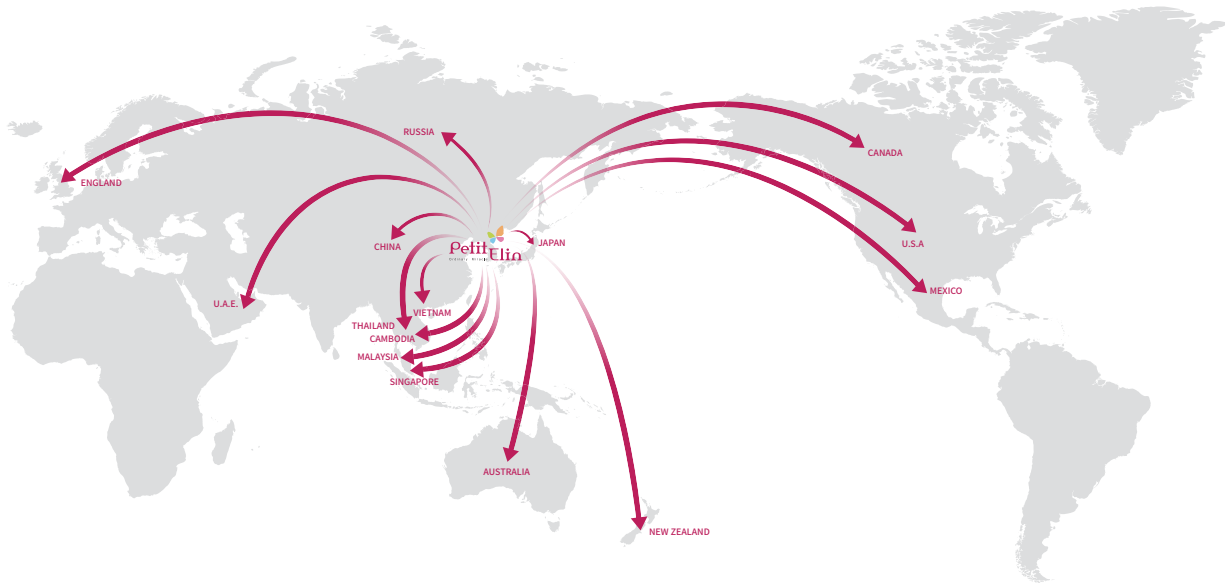

# ABOUT PETIT ELIN

**PETIT ELIN**, meaning by little happiness, founded in 2010 under the principle of only place the premium products of our adorable children first in everything that we do.

As a child premium specialized company, PETIT ELIN only introduces the premium brand which can be assured the honest, superior quality and design.

# OVERSEAS BUSINESS

**PETIT ELIN**, Leading company of Korean Market about the Baby & Mom products.  
Also we are spreading the market to all over the world.  
PETIT ELIN expect to spread more and more to the all over the world.

## U.S.A.

- **2015. 10**  
ABC Kids Expo (Las Vegas, U.S.A.)
- **2016. 10**  
ABC Kids Expo (Las Vegas, U.S.A.)
- **2017. 10**  
ABC Kids Expo (Las Vegas, U.S.A.)
- **2018. 10**  
ABC Kids Expo (Las Vegas, U.S.A.)